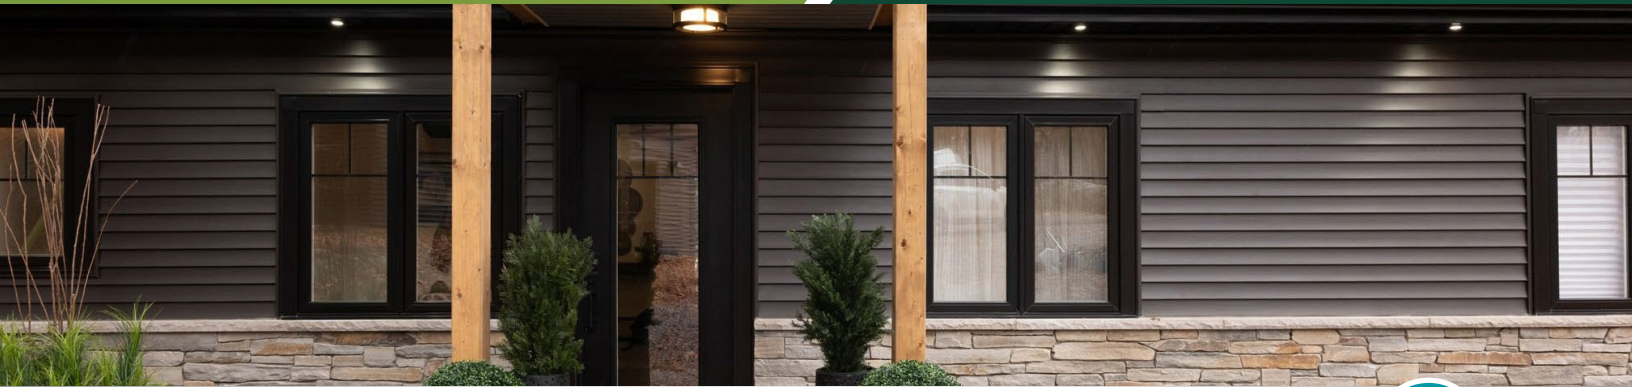

FROST

INDIGO

NICKEL

SAFFRON

SAGE

SATIN GREY

STRATUS

Upgrade Colours