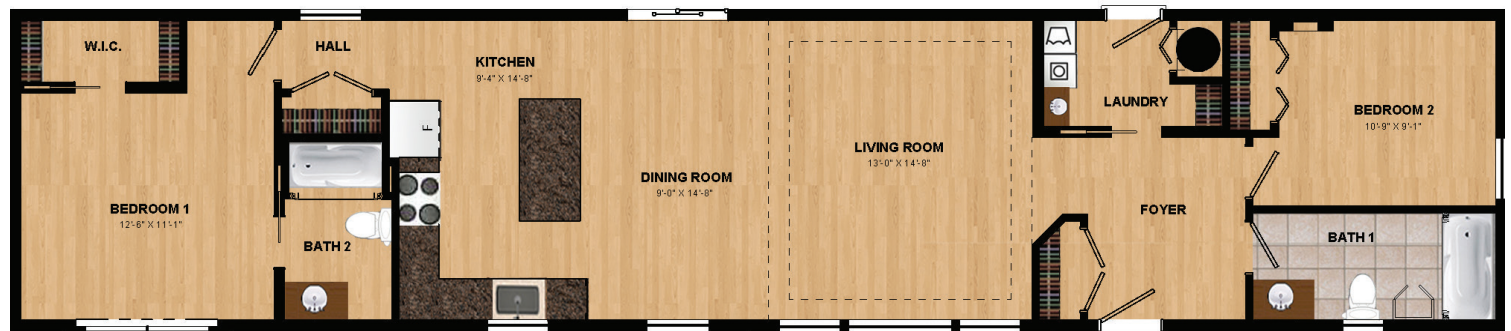

Bliss

Mini-Home

WIDTH	16	LENGTH	74
BEDS	02	BATHS	02
SQ.FT.	1165		

DESCRIPTION

Talk about making an entrance...Bliss does that and more with a spacious front foyer adjacent to a hard working mudroom. If the foyer did not impress then the visual line through over 30 feet of open living space will finish the job. This kitchen with its spacious island is sure to become a favourite spot for family and friends alike. The atrium roof section lifts eye and adds decorative appeal with transom windows. The master suite is complete with a bath, walk in closet and private location. Bliss is what you will experience living in this show stopper of a home built to Kent Homes level of quality and craftsmanship.