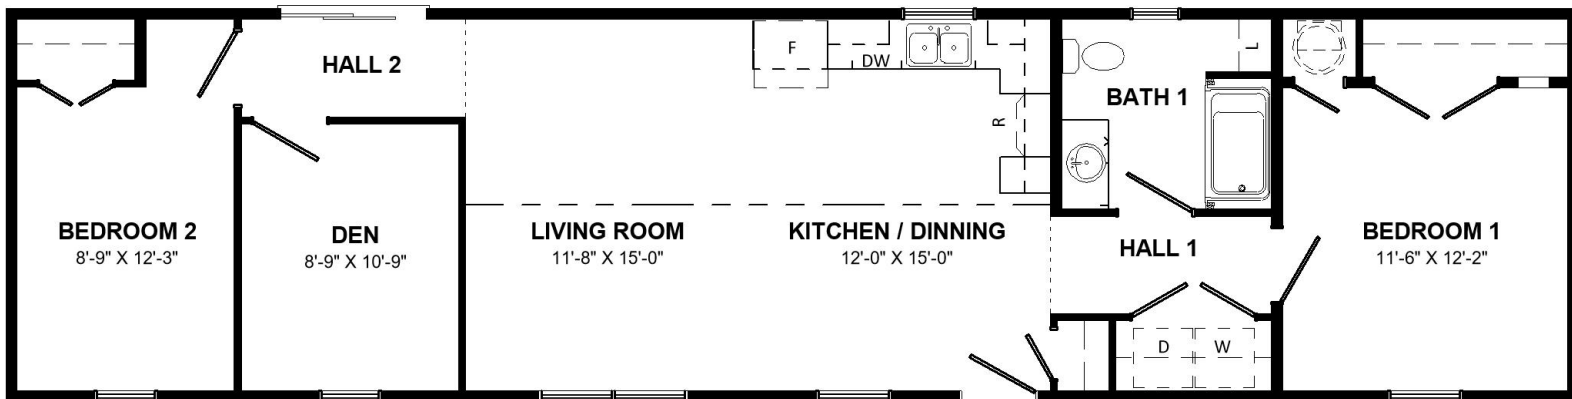

HAZELBROOK

Mini Home Series **2023**

03
BEDS

1024
SQ. FT.

01
BATH

16x64
W x L

Kent  Homes

*All renderings & pictures shown are for illustration purposes only. Some items shown may not be standard and/or represent the exact product or finish.

HAZELBROOK

Mini Home Series **2023**

03
BEDS

1024
SQ. FT.

01
BATH

16x64
W x L

What We Love

- L-shaped kitchen
- Economic design
- Good sized bedrooms
- Open Concept
- Cathedral Ceiling through main living area
- Country kitchen layout