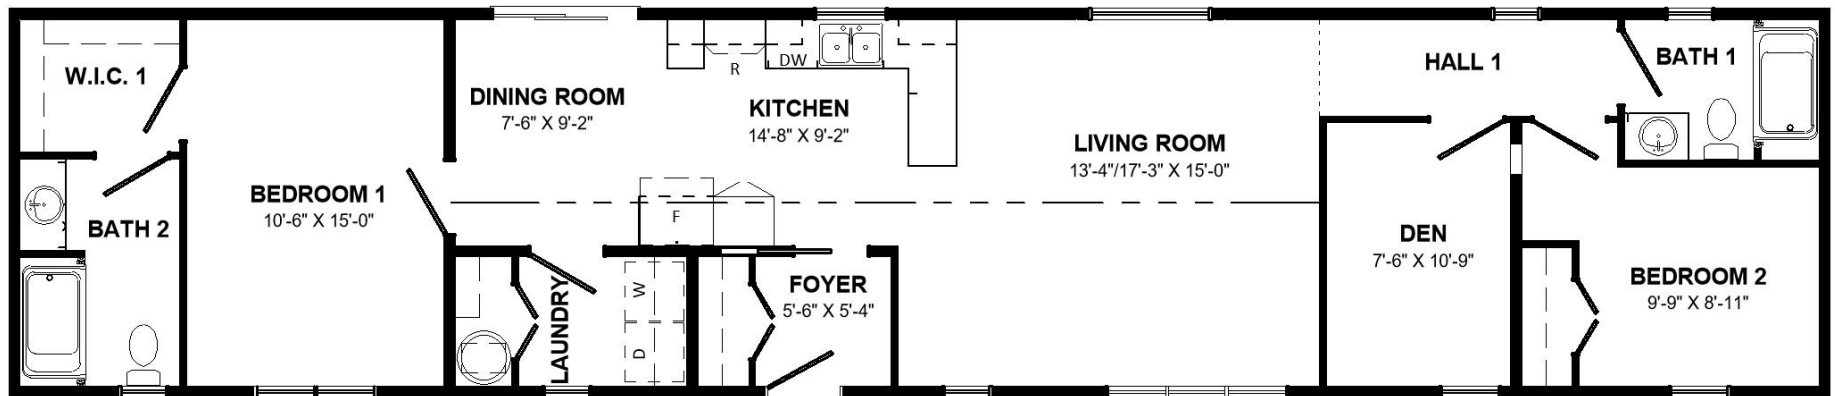

MONTAGUE

Mini Home Series **2023**

03
BEDS

1200
SQ. FT.

02
BATH

16x75
W x L

Kent  Homes

**All renderings & pictures shown are for illustration purposes only. Some items shown may not be standard and/or represent the exact product or finish.*

MONTAGUE

Mini Home Series **2023**

03
BEDS

1200
SQ. FT.

02
BATH

16x75
W x L

What We Love

- Defined dining space
- Large Living area with office nook
- Galley kitchen with peninsula and 30" cabinet pantry
- Flex room
- Spacious Ensuite bathroom
- Cathedral Ceiling through main living area