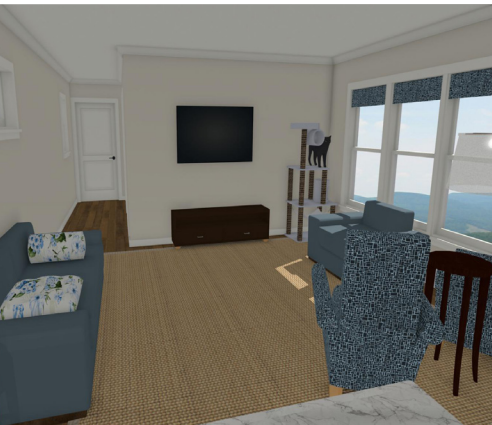

MONTAGUE

Mini Home Series **2023**

03
BEDS

1200
SQ. FT.

02
BATH

16x75
W x L

Kent  Homes

**All renderings & pictures shown are for illustration purposes only. Some items shown may not be standard and/or represent the exact product or finish.*

MONTAGUE

Mini Home Series **2023**

03
BEDS

1200
SQ. FT.

02
BATH

16x75
W x L

What We Love

- Defined dining space
- Large Living area with office nook
- Galley kitchen with peninsula and 30" cabinet pantry
- Flex room
- Spacious Ensuite bathroom
- Cathedral Ceiling through main living area

Kent  Homes

**All renderings & pictures shown are for illustration purposes only. Some items shown may not be standard and/or represent the exact product or finish.*