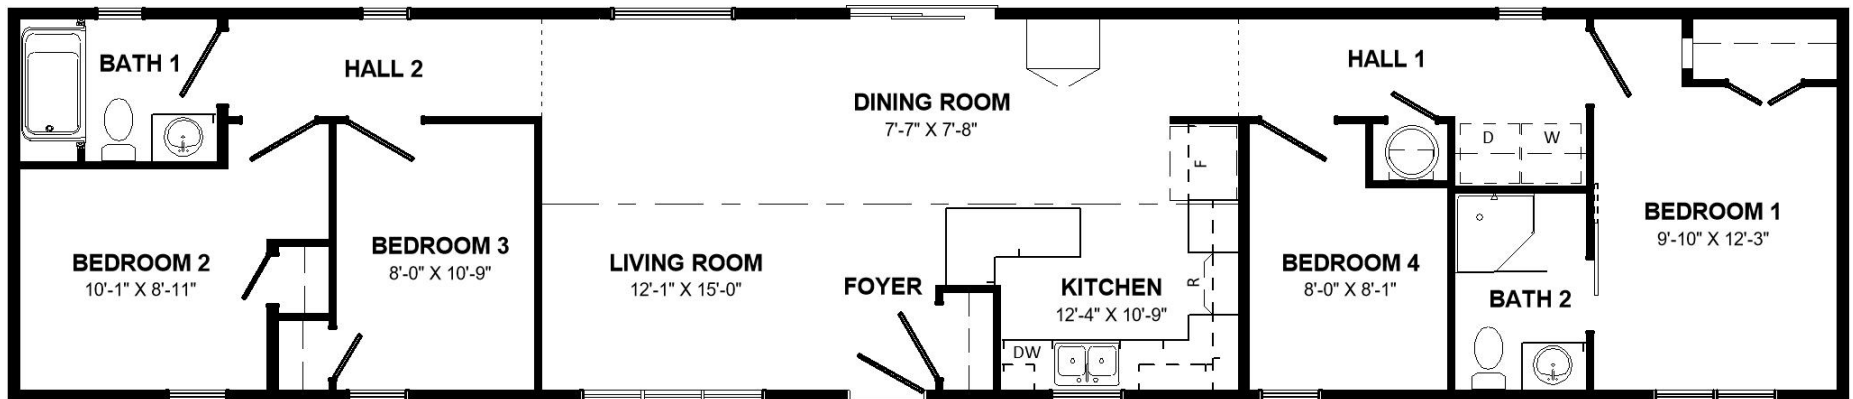

WELLINGTON

Mini Home Series **2023**

04
BEDS

1200
SQ. FT.

02
BATH

16x75
W x L

Kent  Homes

*All renderings & pictures shown are for illustration purposes only. Some items shown may not be standard and/or represent the exact product or finish.

WELLINGTON

Mini Home Series **2023**

04
BEDS

1200
SQ. FT.

02
BATH

16x75
W x L

What We Love

- Ensuite bath
- Cathedral ceiling in main living area
- U-shaped kitchen with Peninsula and 36" cabinet pantry
- Open Concept
- Hard working family home
- Unique 3 bedroom with Flex [4th bedroom] layout